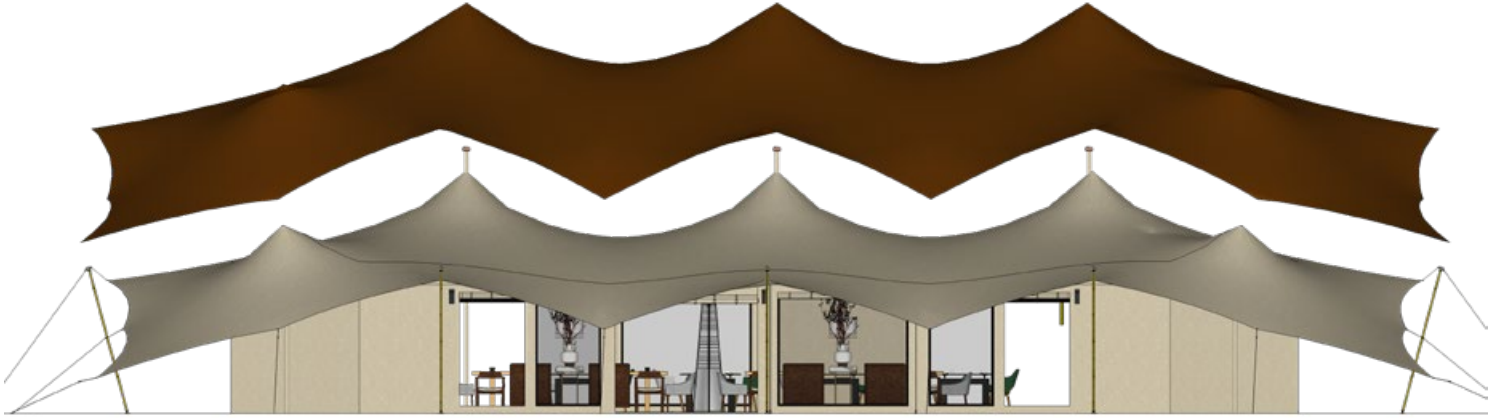

DESERT FOX XL

DESERT FOX XL explosion
stretch tent/ outer shade roof

DESERT FOX XL impressions

CUTTING-EDGE MATERIALS

Outer Shade Roof

For extremely hot and sunny countries Tentickle have developed a double roofing system by adding 90% PE high density and high tensile shade cloth sewn with PTFE Tenara Thread about 80cm above the Tentflex roof. This keeps the tent cool during the day and extends the lifetime of the tent. The shade cloth is re-enforced with a central panel of Tentflex fabric to ensure durability and to get that stylish stretch tent flow.

- » Heat reduction - creating a second climate chamber, the double roofing guarantees a comfortable living climate inside the cabin.
- » Natural appearance - the shade net is non-reflective and therefore blends in well with nature.
- » Lifetime enhancing - the outer shade gives protection to the stretch tent roof and extends its lifetime by at least 2-4 years, depending on the location.
- » Extra weather protection - the mesh of the shade reduces the rain drop sound immensely and gives extra wind stability.

The inside of the fabric has a natural flow and a soft, organic feel – not requiring any further draping. The fabric reflects light very effectively and offers a great canvas for spectacular lighting concepts.

The stretch tent roof is available in taupe outside/ chino inside, Howard green outside/ chino inside, grey outside/ grey inside and chino outside/ chino inside.

All tents are sewn with the long-lasting PTFE Tenara Thread.