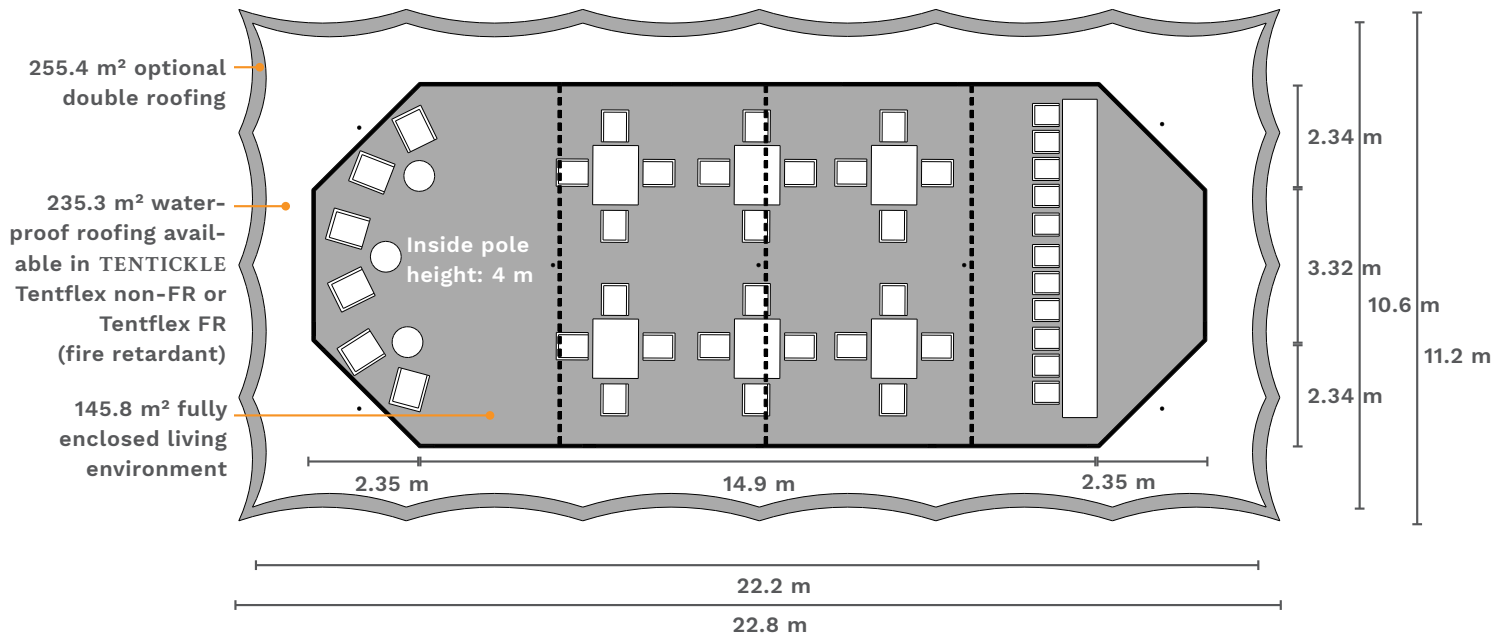

DESERT FOX XL

DESERT FOX XL explosion
stretch tent/ outer shade roof

DESERT FOX XL impressions

CUTTING-EDGE MATERIALS

Outer Shade Roof

For extremely hot and sunny countries Tentickle have developed a double roofing system by adding 90% PE high density and high tensile shade cloth sewn with PTFE Tenara Thread about 80cm above the Tentflex roof. This keeps the tent cool during the day and extends the lifetime of the tent. The shade cloth is re-enforced with a central panel of Tentflex fabric to ensure durability and to get that stylish stretch tent flow.

- » Heat reduction - creating a second climate chamber, the double roofing guarantees a comfortable living climate inside the cabin.
- » Natural appearance - the shade net is non-reflective and therefore blends in well with nature.
- » Lifetime enhancing - the outer shade gives protection to the stretch tent roof and extends its lifetime by at least 2-4 years, depending on the location.
- » Extra weather protection - the mesh of the shade reduces the rain drop sound immensely and gives extra wind stability.